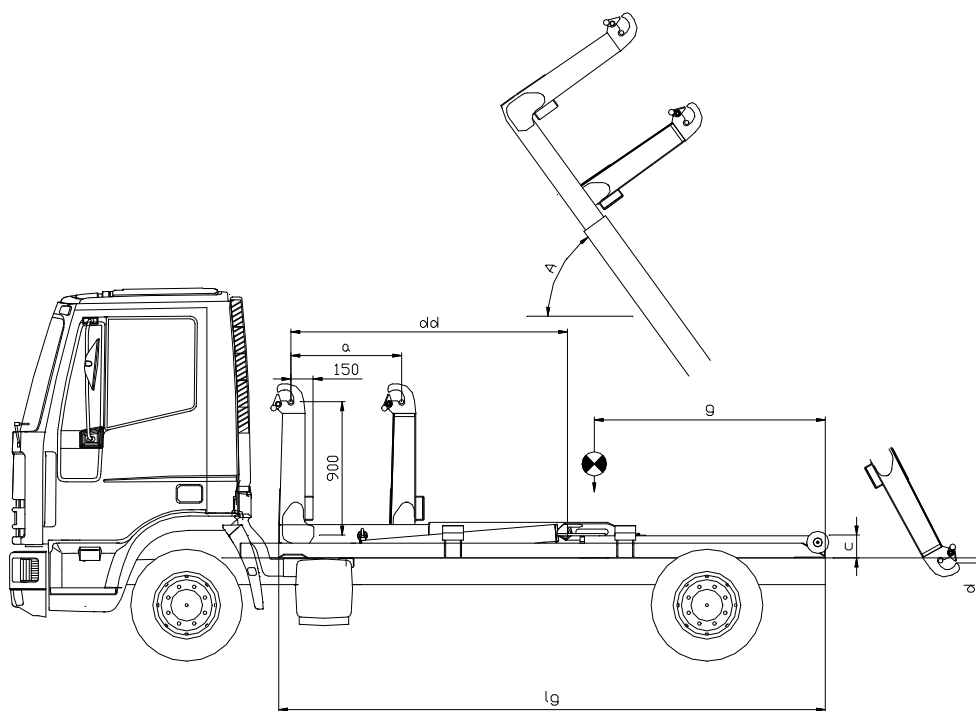

01-06-2007

HSC-3

Length	Stroke	Length bin
lg	a	l
2900	350	3000
3150	600	3000-3500
3400	600	3000-3750

The constructor has the right to make modifications without prior notice