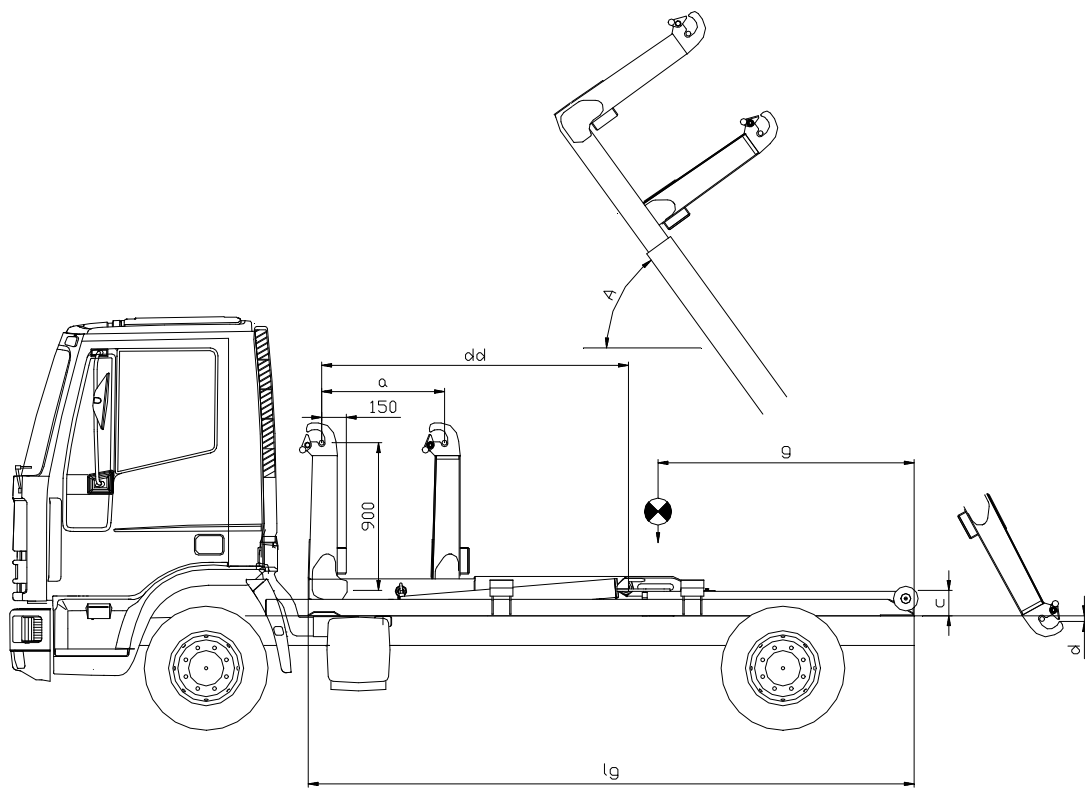

01-06-2007

HSC-5

Length	Stroke	Length bin
lg	a	l
3150	640	3000-3500
3700	750	3000-4250
3950	750	3000-4500

The constructor has the right to make modifications without prior notice